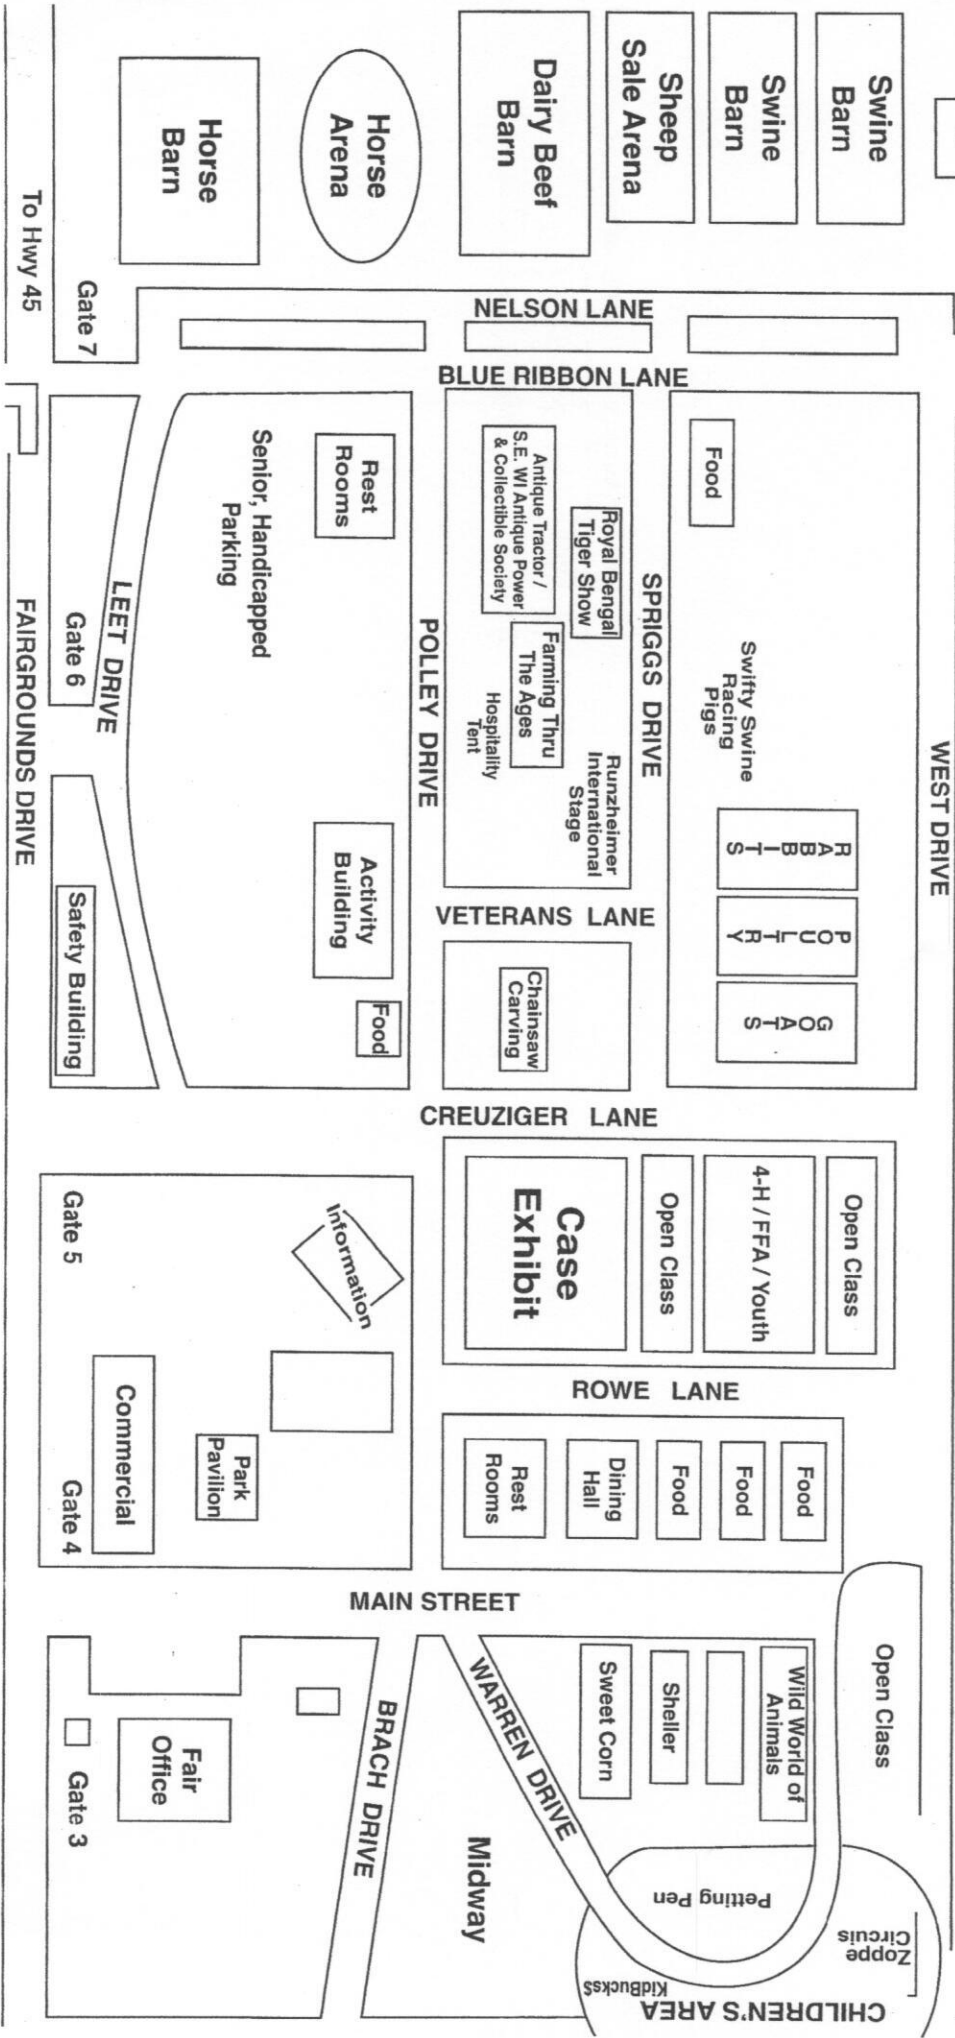

RACINE COUNTY FAIR

GRANDSTAND

WEST DRIVE

Maintenance

Open Class

Wild World of Animals

Sheller

Sweet Corn

Petting Pen

Zoppe

Circus

CHILDREN'S AREA

KidBucks

Midway

WARREN DRIVE

BRACH DRIVE

MAIN STREET

ROWE LANE

Rest Rooms

Dining Hall

Food

Food

Food

Open Class

LEET DRIVE

Gate 6

Safety Building

FAIRGROUNDS DRIVE

NELSON LANE

Dairy Beef Barn

Sheep Sale Arena

Swine Barn